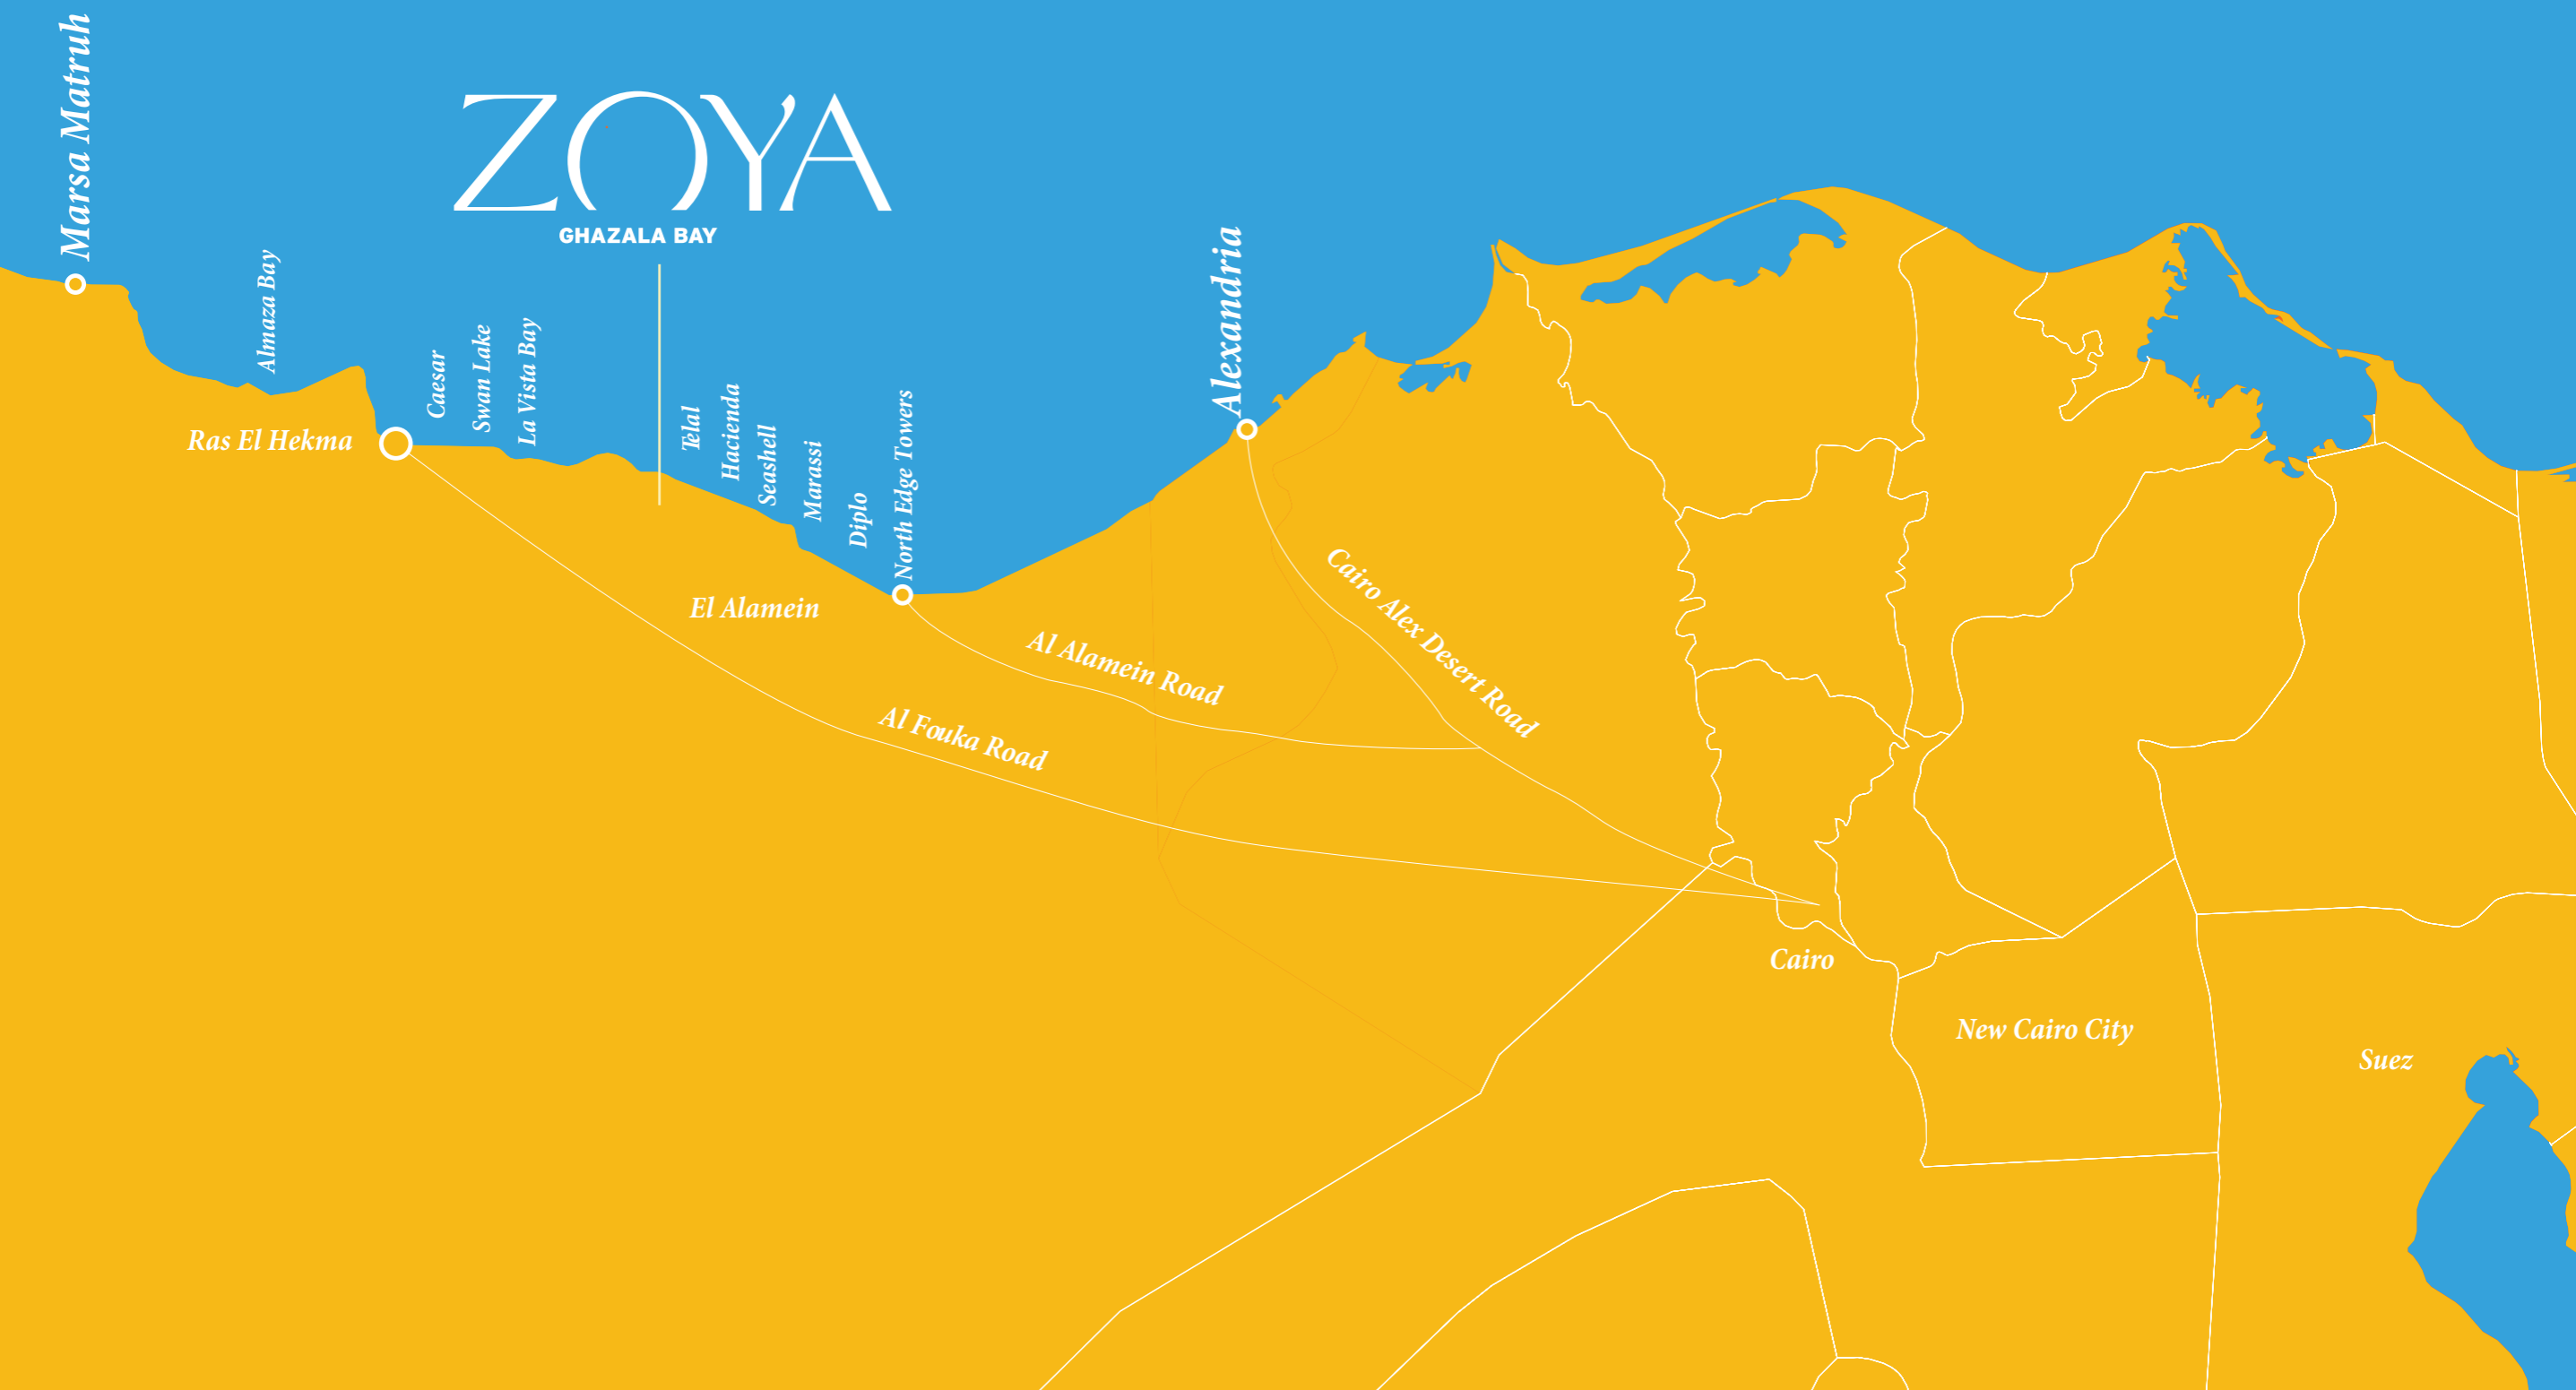

ZOYA

GHAZALA BAY

Zoya Ghazala Bay is the latest project from LMD. A boutique pearl amidst the coast of Ghazala Bay. An escape with inimitable mediterranean opulence and unceasing solitude.

Zoya Ghazala Bay is the new print that gives a revived meaning to .. Before Anything Else.

A location like no other.

Zoya Ghazala Bay's location was a decision meticulously made to achieve prime. An exclusive spot on the 142 km Alex to Matrouh Road. It lies on Ghazala Bay's crystal clear shoreline. With an

idyllic location of a 5 min walk, it grants its community easy access to a heavenly turquoise beach shore. Year-round sunshine is all just a pleasant 3.5 hours drive from anywhere in Cairo.

Dazzling Blue
Shades of Blue
& Velvet Sands

a Floating Masterpiece

Zoya Ghazala Bay lies on 148 acres of soul-liberating space. Every aspect of the project was seamlessly designed by Archi-view using minimal unit density to maximize the ease of circulation between zones with breathing spaces. The ambiance is complemented with vivid sceneries thanks to lush